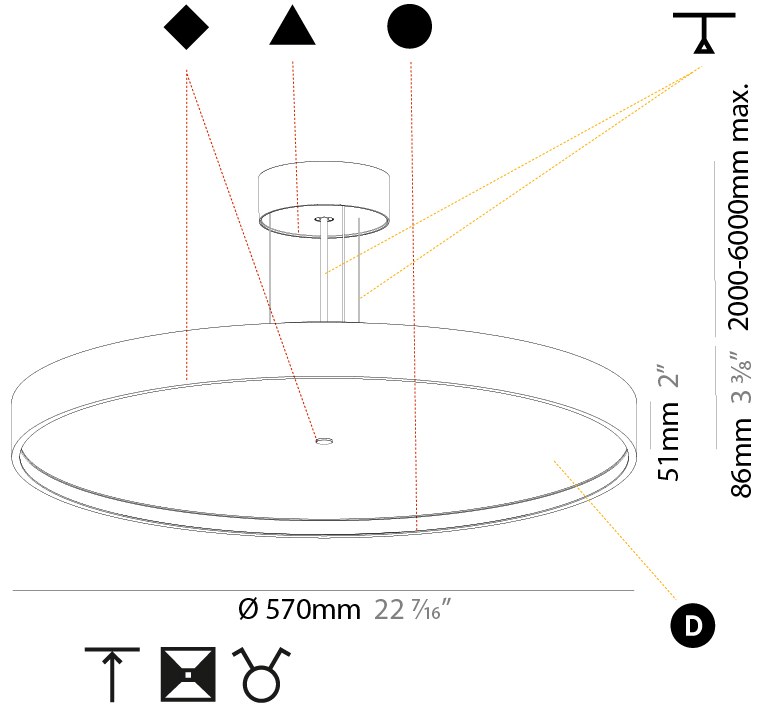

GENERAL

Series: Sign Diva
Subseries: Sign Diva Korona
Brand: Prolicht
Division: Architectural
Mounting Type: Suspension
Mounting Location: Ceiling
Subcategory: Pendant

PHYSICAL

Shape: Round
Diameter (mm): 570
Diameter (in): 22 7/16
Height (mm): 86
Height (in): 3 3/8
Light Distribution: Direct / Indirect
Weight (kg): 8.812
Weight (lbs): 19.43
Diffuser: PMMA - Opal / Micro-Prism / Sparkling Secret / Vintage Industrial
Fixture Finish: SSR / BKV / CWI / CRY / HAB / UFT / ITA / RUA / FTG / MYG / LOD / PUS / FRO / FUP / KIA / POP / BLS / SPG / MEY / GOH / GUM / CHC / COM / ABZ / JAG / OBR / MOS / ROR
Fixture Material: Extruded Aluminum / Steel
Cable Details: 2,000mm/78 3/4" or 6,000mm/236 1/4" Transparent Cable

ELECTRICAL

Lamp Type: LED (Zhaga Standard)
Input Wattage (W): 67
Total Output Wattage (W): 60.9
Dimming: Tri-Mode (Non-Dimming and Phase Dimming (120Vac only) and 0-10V Dimming)
Driver Included: Yes
Driver Location: Integrated
Driver Type: Constant Current - Universal
Driver Class: Class 2
Input Voltage (V): 120 - 277
Constant Current (MA): 350

LED

Color Temperature (°K): 2700 / 3000 / 3500 / 4000
Max. Delivered Lumen (lm): 6632 / 6728 / 6812 / 6951
Nominal Lumen (lm): 9097 / 9229 / 9344 / 9535
CRI: >90 CRI
Lamp Life (hrs): 50000

OPTICAL

RATINGS AND CERTIFICATIONS

Certified By: Certified for North American Standards
IP rating: IP20